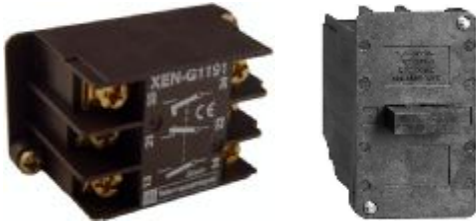

(1)Empty Cases 2,3,4,5,6,7and 8

---

(2)Contact Blocks  
ZB2BE101 N/O  
ZB2BE102 N/C

XENG1191 (PENDANT STATION CONTACT 240VAC 3A XE)  
<http://ecatalog.squared.com/fulldetail.cfm?partnumber=XENG1191>

(3) XACA009 Mechanical Interlocks  
<http://www.plccenter.com/buy/Groupe%20Schneider/XACA009>

(4) ZA2BS54 Mushroom Head 40mm  
ZA2BS44 Mushroom Head 30mm

(OPERATOR 22MM RED 40MM MUSHROOM TRIGGER ACTION)

<http://www.plccenter.com/buy/TELEMECANIQUE/ZA2BS54>

(5)ZB2BY49\*\* Legend Plates

[http://web6.automationdirect.com/ad/Shopping/Catalog/Pushbuttons\\_-z-Switches\\_-z-Indicators/Eaton Cutler-Hammer 22mm \(E22 Series\)/22mm Pushbutton Accessories./Legend Plates](http://web6.automationdirect.com/ad/Shopping/Catalog/Pushbuttons_-z-Switches_-z-Indicators/Eaton_Cutler-Hammer_22mm_(E22_Series)/22mm_Pushbutton_Accessories./Legend_Plates).

**E22NS11** (Legend plate, aluminum, with black field, engraved CLOSE)

**E22NS12**(Legend plate, aluminum, with black field, engraved DOWN)

**E22NS13**(Legend plate, aluminum, with red field, engraved EMERG. STOP)

### Legend plates

Aluminum legend plates feature a plastisol backing to help prevent rotation of the operator.

Accessories			
Color	Part Number	Legend	Price
Black	E22NS11	"CLOSE"	↔
Black	E22NS12	"DOWN"	↔
Red	E22NS13	"EMERG. STOP"	↔
Black	E22NS15	"FORWARD"	↔
Black	E22NS19	"JOG"	↔
Black	E22NS25	"ON"	↔
Black	E22NS26	"OPEN"	↔
Black	E22NS30	"REVERSE"	↔
Black	E22NS31	"RUN"	↔
Black	E22NS33	"START"	↔
Red	E22NS34	"STOP"	↔
Black	E22NS35	"UP"	↔
Black	E22NS36	Blank plate	↔
Red	E22NS37	Blank plate	↔
Black	E22NS38	"FOR-REV"	↔
Black	E22NS39	"HAND-AUTO"	↔
Black	E22NS41	"JOG-RUN"	↔
Black	E22NS42	"OFF-ON"	↔
Black	E22NS43	"OPEN-CLOSE"	↔
Black	E22NS48	"UP-DOWN"	↔
Black	E22NS80	"FOR-OFF-REV"	↔
Black	E22NS51	"HAND-OFF-AUTO"	↔
Black	E22NS80	"POWER ON"	↔